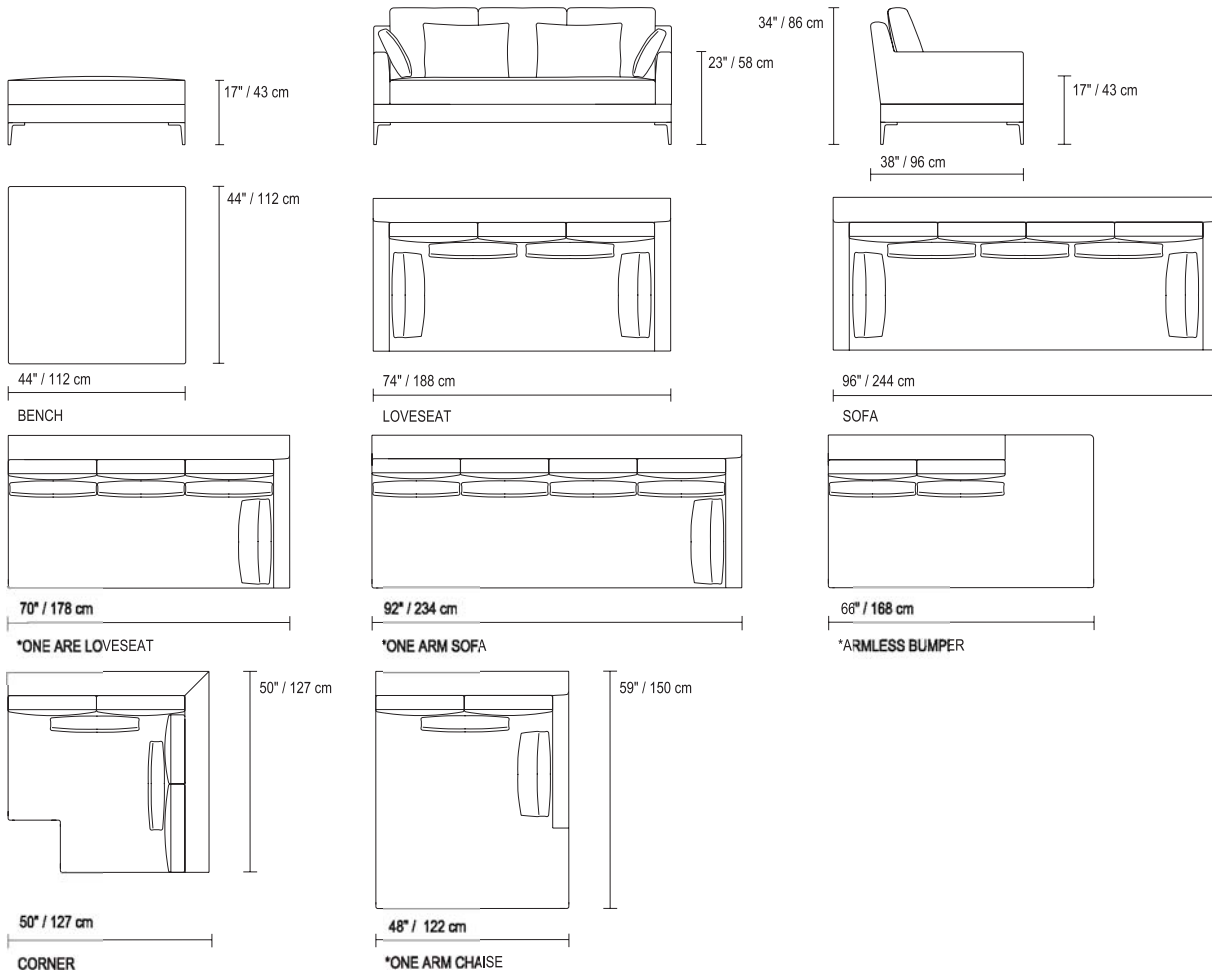

Specifications are subject to change without notice.
©2002 Dellarobbia, Inc.

DELLAROBBI
CALIFORNIA