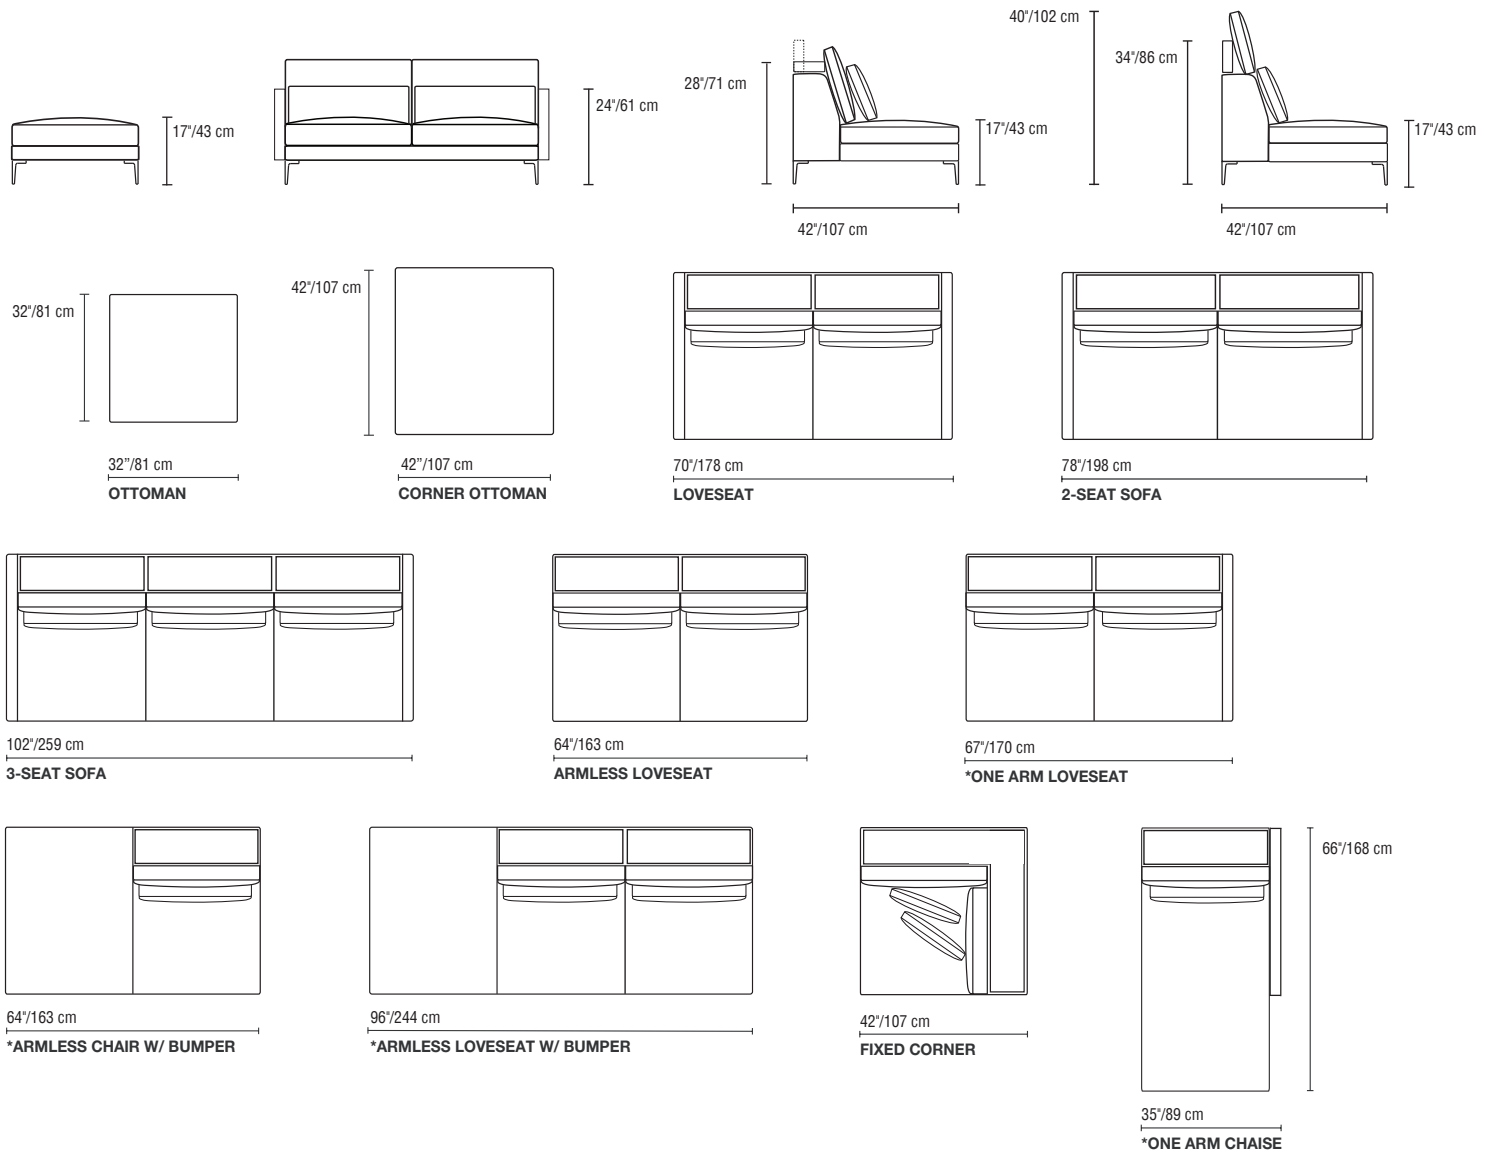

Elle'

AC-2203

SPECIFICATIONS

FRAME: Select hardwood and industrial grade plywood covered with polyurethane foam and polyester fiber.

SUSPENSION: 3" unidirectional webbing.

CUSHIONS: Seat ; multiple density/IFD polyurethane foam combined with serene™ air technology wrapped with polyester fiber.

Back; 50% 90/10 white feather & down and 50% polyester fiber.

UPHOLSTERY: Fabrics; all edges are serged and top stitched.

LEG: Metal; standard in brushed nickel w/ plastic glide.

More colors available in sable, titanium, champagne and pearl powder coat for an additional charge; see pricelist.

SEAT DEPTH: Seat depth w/ back cushion and lumbar pillow approx. 18"/46 cm. Seat depth w/ back cushion 22"/46 cm.

NOTE: Accent pillow not included, please see accent pillow columns for pricing.

CONFIGURATION

*Line drawing shown as right facing, also available as left facing.

Specifications are subject to change without notice. [R-W-22]

©2022 Dellarobbia, Inc. All rights reserved.

DELLAROBBI

www.dellarobbiausa.com