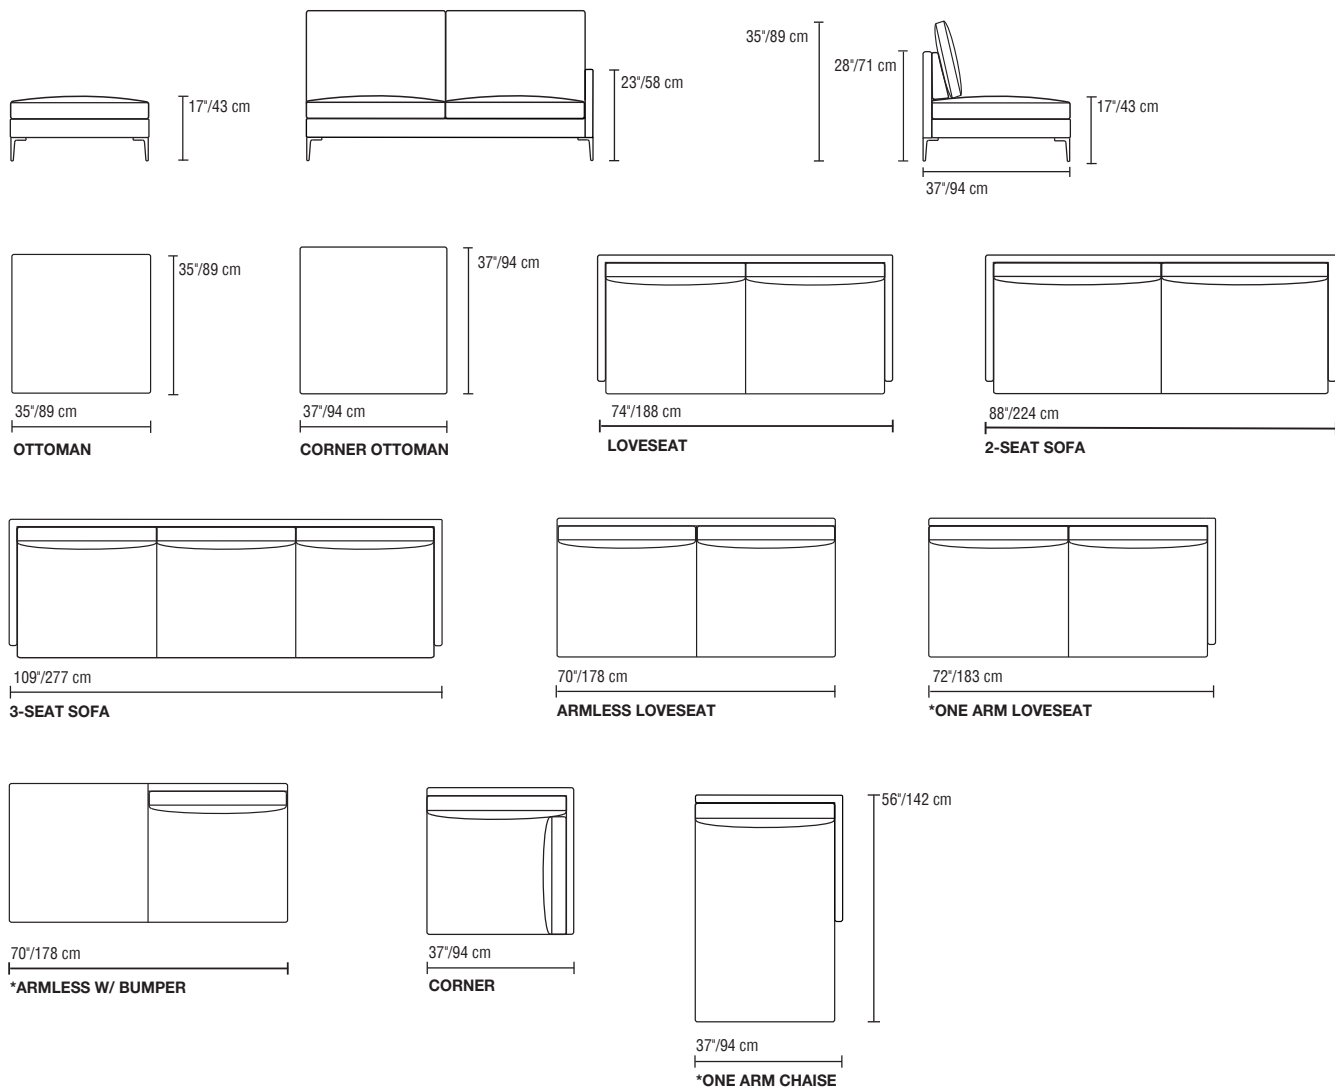

### SPECIFICATIONS

**FRAME:** Select hardwood and industrial grade plywood covered with polyurethane foam and polyester fiber.

**SUSPENSION:** 3" unidirectional webbing.

**CUSHIONS:** Seat; polyurethane foam wrapped with polyester fiber, 50% 10/90 white waterfowl and 50% royal cluster polyester envelope.

Back Pillow; 50% 10/90 white waterfowl and 50% royal cluster polyester.

Lumbar Support; polyurethane foam wrapped with polyester fiber

**UPHOLSTERY:** Fabric; all edges are serged and top stitched.

**LEG:** Metal; standard in brushed nickel or black nickel finish w/ plastic glide.

More colors available in sable, titanium, champagne and pearl powder coat for an additional charge; see pricelist.

**SEAT DEPTH:** Seat depth with back cushion & lumbar support approx. 23"/58 cm

**NOTE:** Accent pillow not included in price, please see accent pillow columns for pricing.