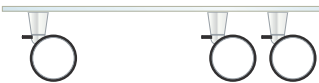

Tivoli

Design: **STUDIO DR**

Tivoli

DO-275 ST

SPECIFICATIONS

STRUCTURE: 3/4" glass with flat polish.

LEGS: Matte silver swivel caster with locking mechanism.

DO-275 ST COCKTAIL TABLE
DIMENSION H 11 1/2" / 29 cm W 52" / 132 cm D 52" / 132 cm