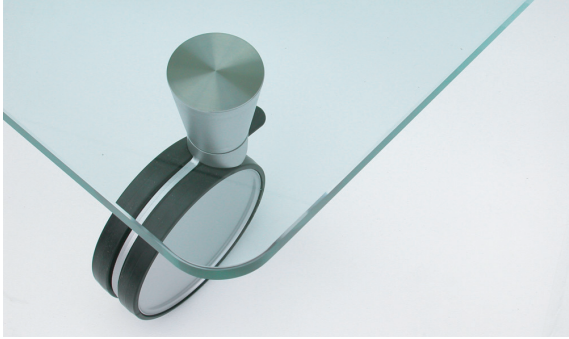

## Scala

DO-276 SQ

### SPECIFICATIONS

**STRUCTURE:** 3/4" glass with flat polish.

**LEGS:** Matte silver swivel caster with locking mechanism.

**DO-276 SQ**    *COCKTAIL TABLE*  
**DIMENSION**    *H 11 1/2" / 29 cm    W 44" / 112 cm    D 44" / 112 cm*